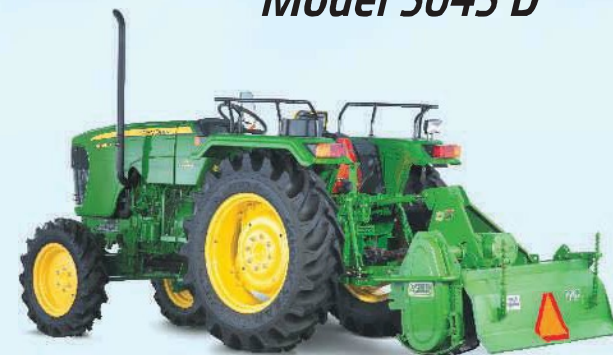

New

45 HP 4WD

Model 5045 D

Technical Specification

ENGINE

Type : 45 HP, 2300 RPM, 3 Cylinders, Direct injection, Coolant cooled with overflow reservoir, Naturally aspirated

Air filter : Dry type, dual element

TRANSMISSION

Clutch : Dual
Gear box : 8 forward + 4 reverse, Collarshift
Speeds : Forward 2.91 - 30.64 kmph
Reverse 3.87 - 13.64 kmph

BRAKES

: Oil immersed disk brakes

HYDRAULICS

Lifting capacity : 1400 kgf at lower link ends
3 Point linkage : Category II Automatic depth & draft control

STEERING

Type : Power Steering

POWER TAKE OFF

Type : Independent, 6 splines
Standard : 540 @ 2200 ERPM
Economy : 540 @ 1705 ERPM

WHEELS AND TYRES

Front : 8 x 18, 8 PR
Rear : 13.6 x 28, 12 PR

FUEL TANK CAPACITY

: 60 lit

ELECTRICAL SYSTEM

Maintenance free battery, 88 Ah, 12 Volt, 40 Amp. Alternator, 2.5 kW Starter Motor

WEIGHT AND DIMENSIONS

Total weight : 1975 kg
Wheel base : 1950 mm
Overall length : 3370 mm
Overall width : 1810 mm
Ground clearance : 365 mm
Turning radius with brakes : 2900 mm

ACCESSORIES

• Ballast weight • Canopy • Tow hook • Canopy holder
• Drawbar • Wagon hitch

OPTIONS

• Roll over protection system + Deluxe seat with seat belt

ADDITIONAL FEATURES

• Dual PTO (Std. + Economy)
• Finger guard
• Underhood exhaust muffler
• Water separator
• PTO NSS

Distributed By:

Website: www.abomar.com

Email: sales@abomar.com

CEBU BRANCH

111 Krizia Bldg., Gorordo Ave., Lahug, Cebu City 6000
Phone: +63(32)2338461 or 4171006 Fax: +63 (32) 2338461

CAGAYAN DE ORO BRANCH

#6 A&G Arcade, National Highway, Lapasan, Cagayan de Oro City
Phone/Fax: +63 (8822) 732365 Tel: +63 (88) 8524835

BACOLOD BRANCH

Lacson Ext. cor Goldenfield St. Liroville Subd., Singcang
Bacolod City, Philippines 6100
Telephone: +63 (34) 4331687 Fax: +63 (34) 4323673

PASIG BRANCH

MIC-1 Manjos Industrial Compound, A. Sandoval Ave.,
Pinagbuhatan, Pasig City 1602 Philippines
Telephone/Fax: +63 (2) 6409638 Phone: +63 (2) 6422008

DAVAO BRANCH

#10 E.C. Business Center C.M. Recto Ave.,
Davao City 8000 Philippines
Telephone: +63 (82) 2263791 Fax: +63 (82) 2210446

Please note: Improvement in the product is a continuous process.
Hence the information given in this brochure is subject to change without prior notice.
Accessories shown are not the part of standard equipment.

www.JohnDeere.co.in